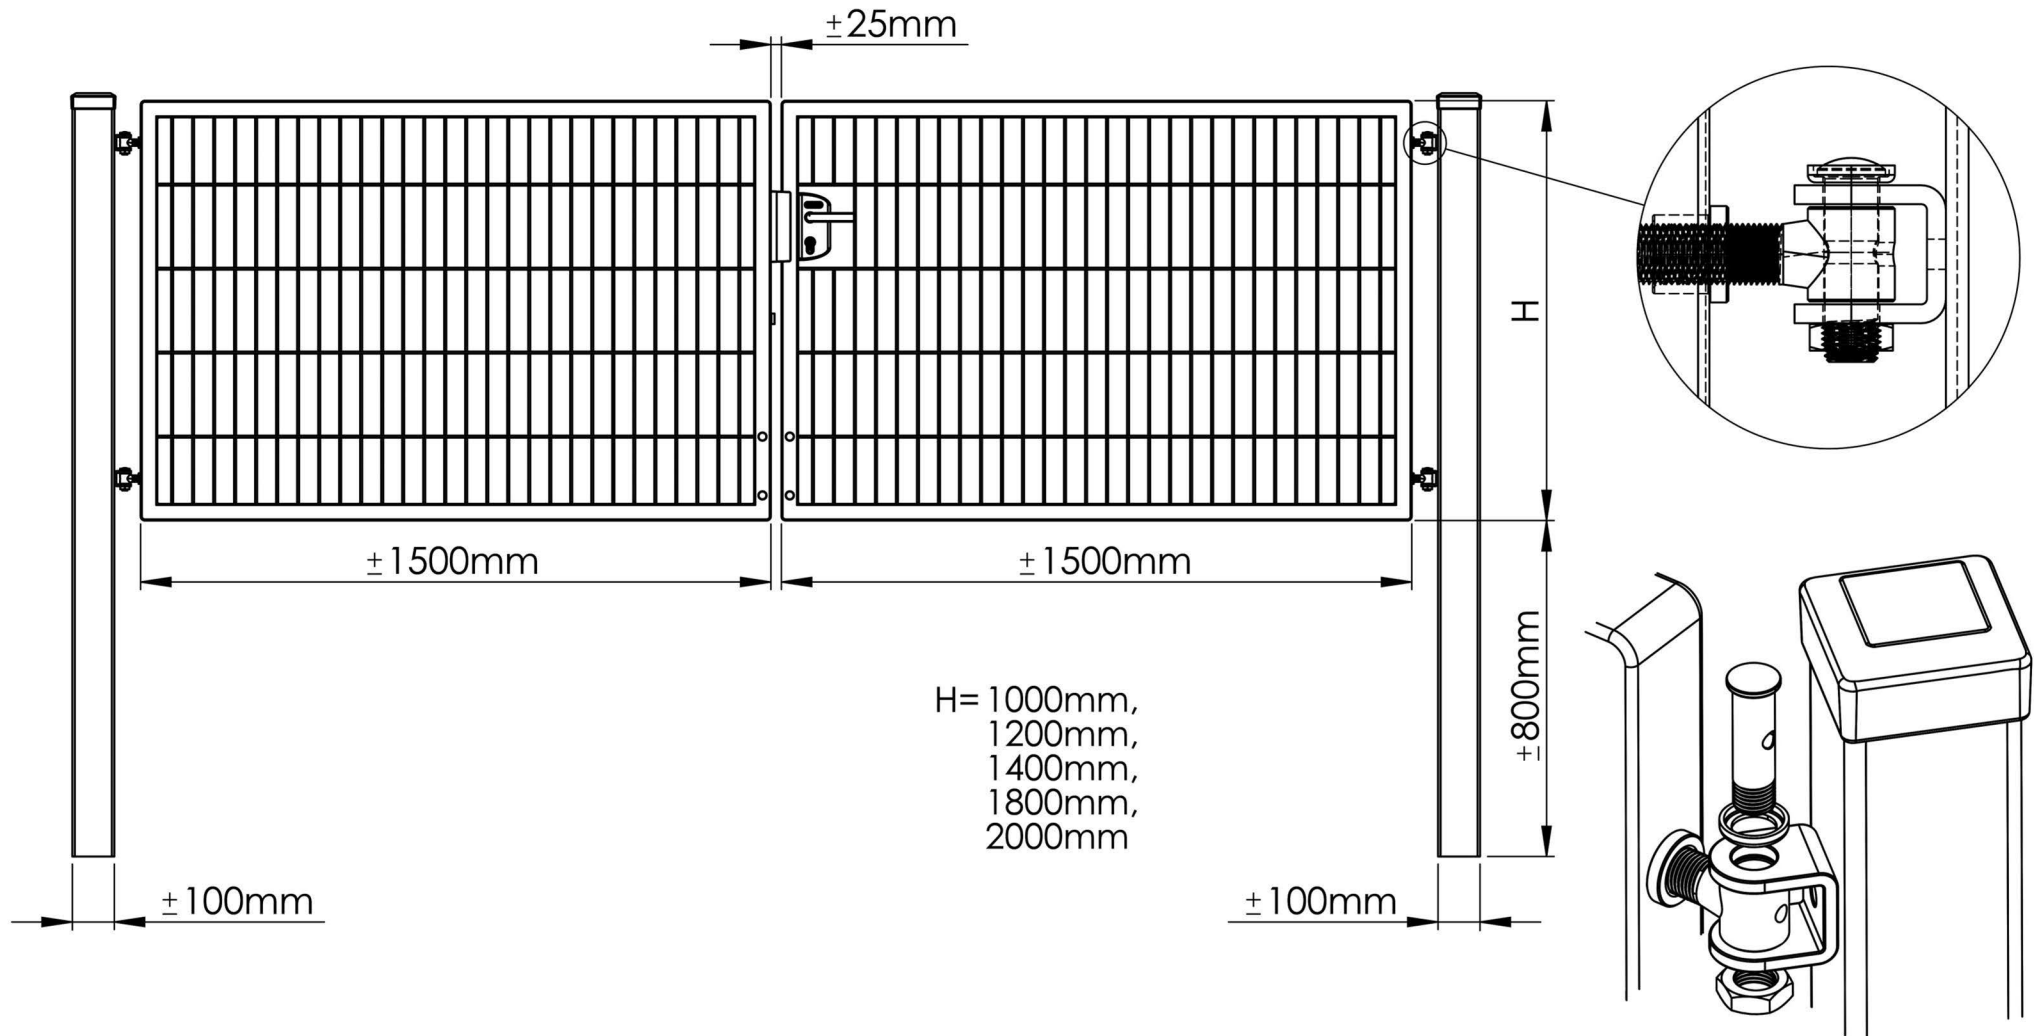

Installation manual double leaf gate

Installation manual double leaf gate

fence
online.co.uk

Nijverheidsweg 35
7671 DA Vriezenveen
The Netherlands
Email: customerservice@fenceonline.co.uk
Phone: 0044-(0)3308089059