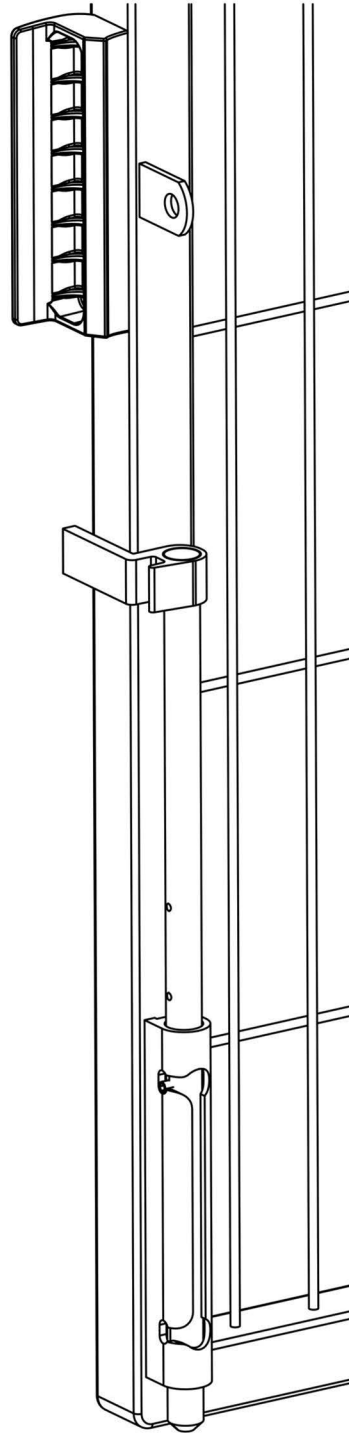

Installation manual double leaf gate

Installation manual double leaf gate

fence
online.co.uk

Nijverheidsweg 35
7671 DA Vriezenveen
The Netherlands
Email: customerservice@fenceonline.co.uk
Phone: 0044-(0)3308089059