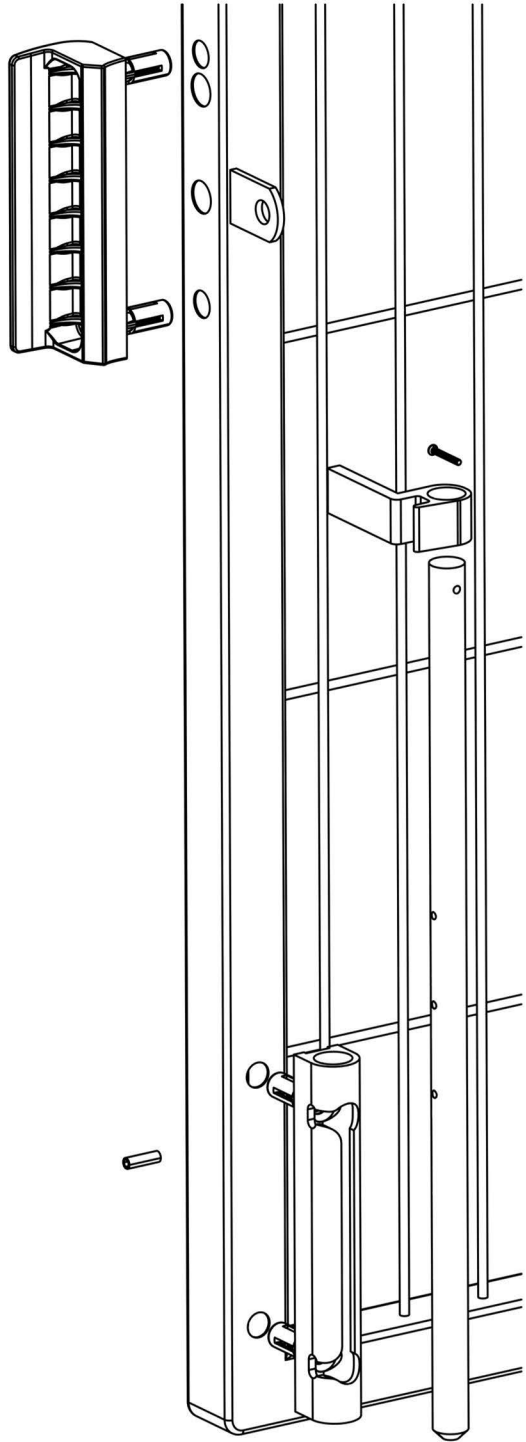

Installation manual double leaf gate

Installation manual double leaf gate

fence
online.co.uk

Nijverheidsweg 35
7671 DA Vriezenveen
The Netherlands
Email: customerservice@fenceonline.co.uk
Phone: 0044-(0)3308089059