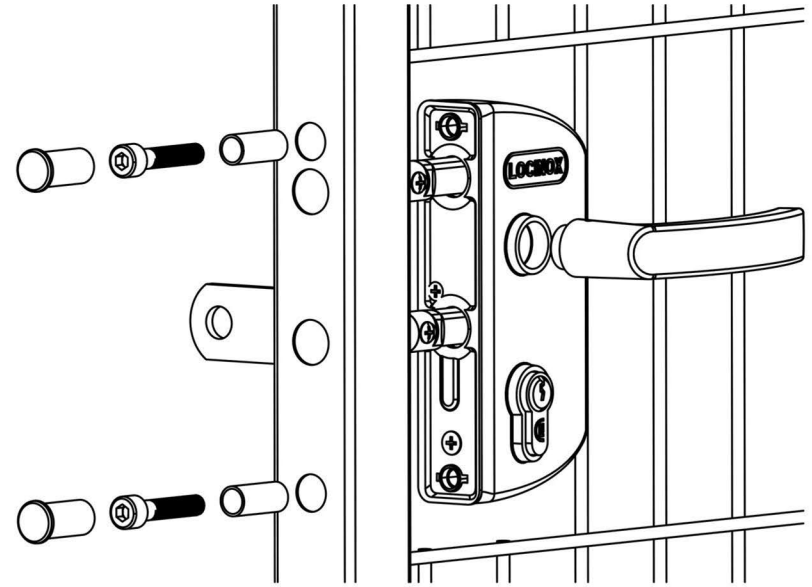

Installation manual double leaf gate

Installation manual double leaf gate

fence
online.co.uk

Nijverheidsweg 35
7671 DA Vriezenveen
The Netherlands
Email: customerservice@fenceonline.co.uk
Phone: 0044-(0)3308089059